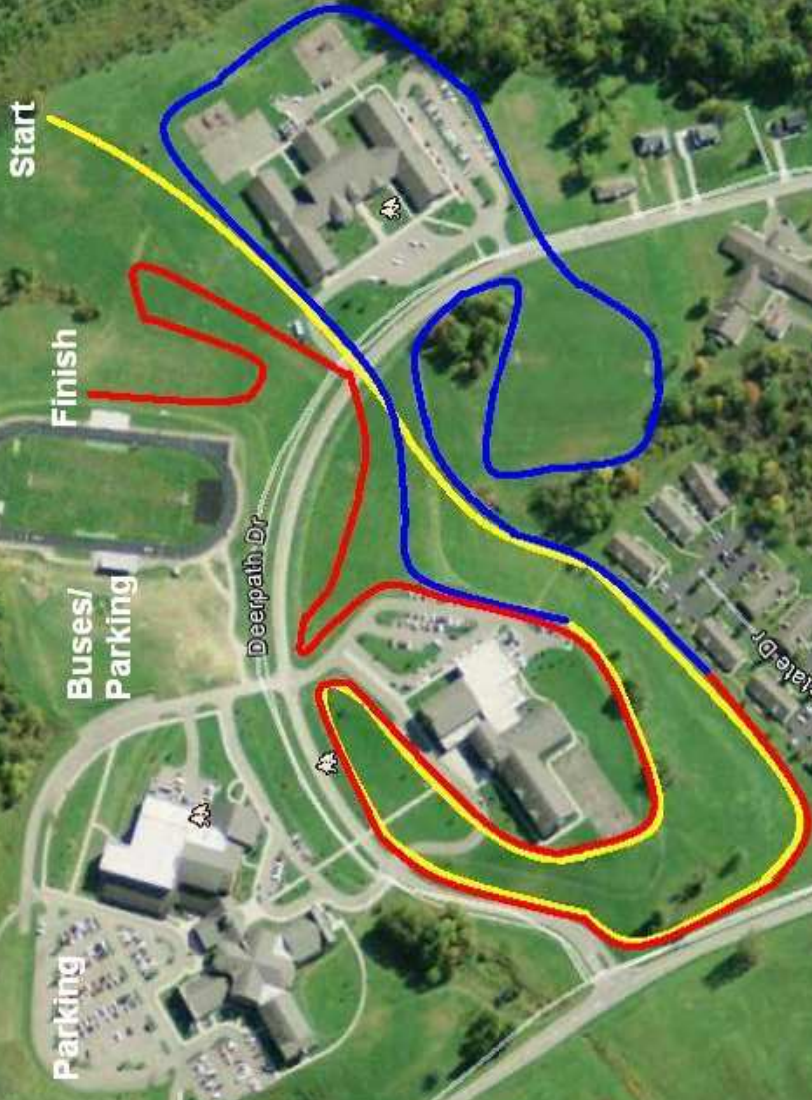

High School Course 3.1 Miles

Yellow : Mile 1
Blue : Mile 2
Red : Mile 3.1

894 ft